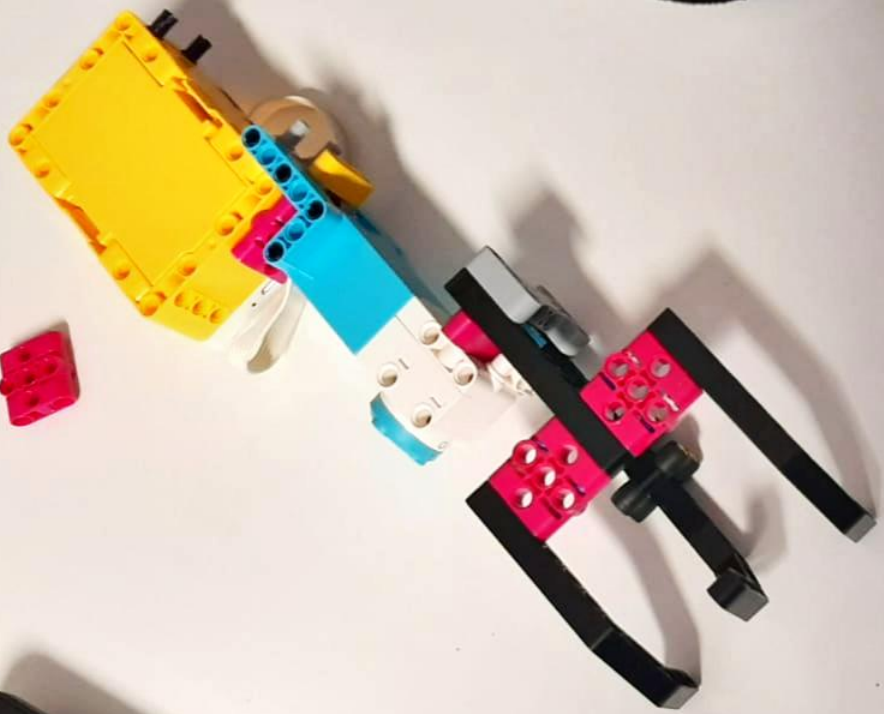

Communication Controller

45678

SNOW DOG

LEGOeducation.com

1	2	3	4	5	6	7	8	9	10
	1:1								

45678