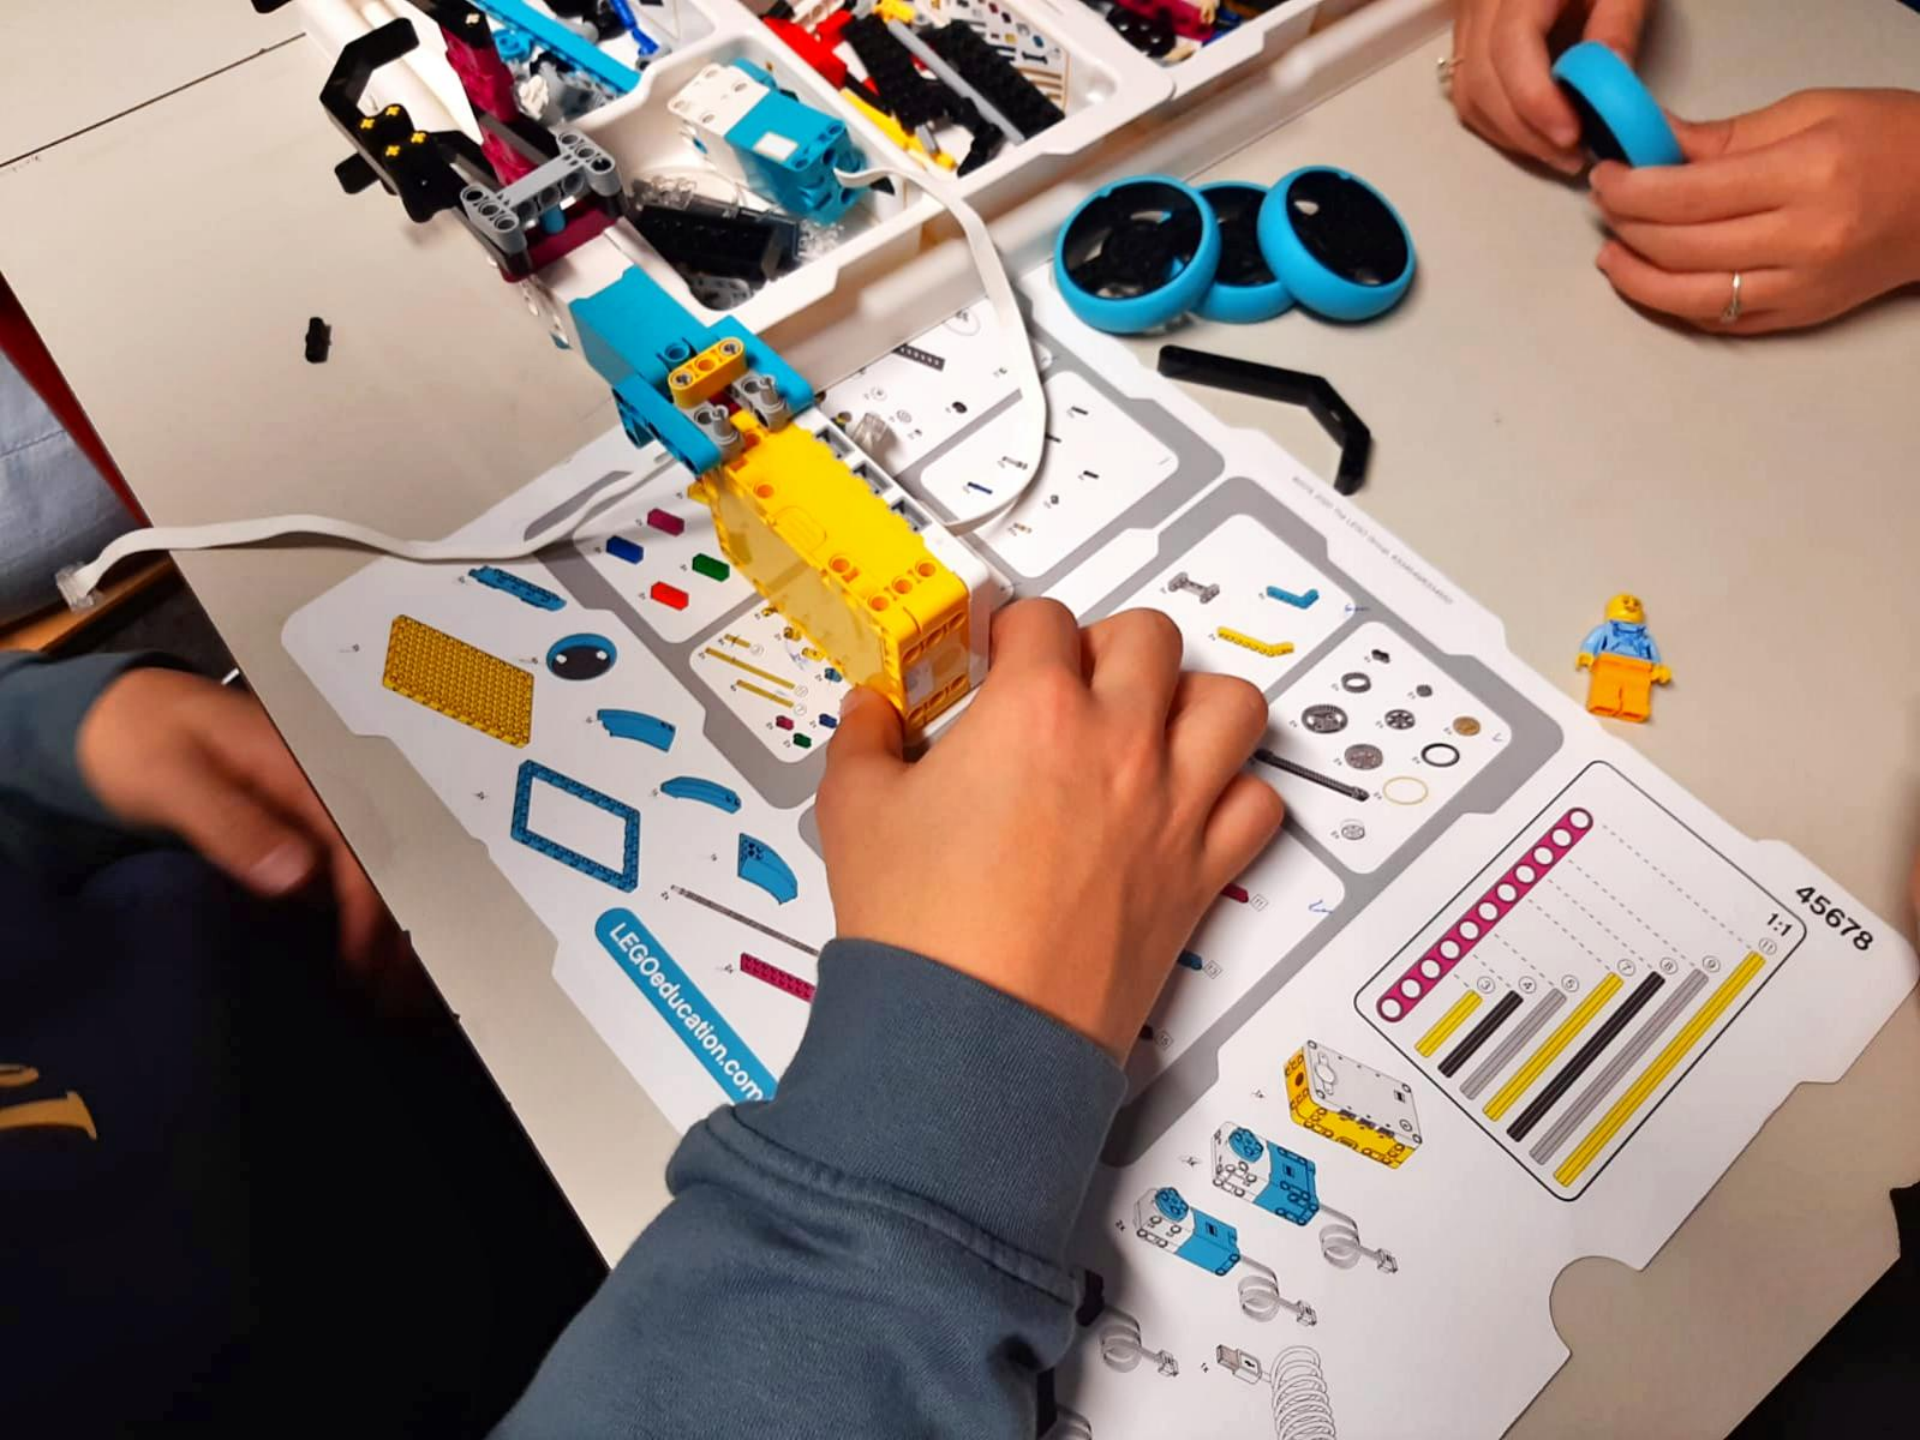

Communication Controller

45678

SNOW DOG

LEGOeducation.com

1	2	3	4	5	6	7	8	9	10
	1:1								

45678